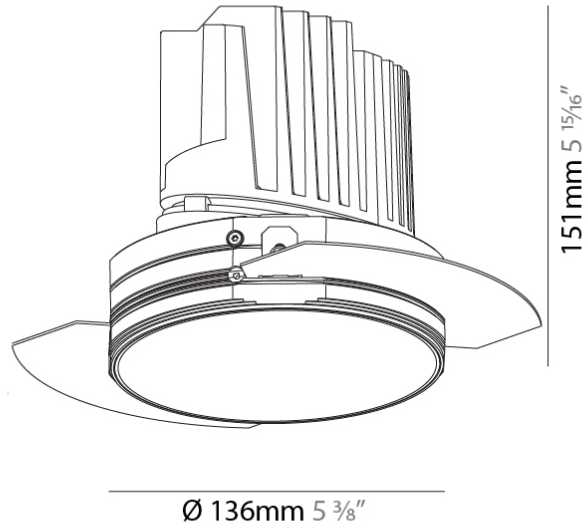

ELECTRICAL

Lamp Type: LED (Zhaga Standard)
Input Wattage (W): 28
Total Output Wattage (W): 26.4
Dimming: Tri-Mode (Non-Dimming and Phase Dimming (120Vac only) and 0-10V Dimming)
Driver Included: No
Driver Location: Recessed Housing
Driver Type: Constant Current - Universal
Driver Class: Class 2
Housing: See components
Input Voltage (V): 120 - 277
Constant Current (MA): 700

LED

Number of LEDs: 1
Color Temperature (°K): 2700 / 3000 / 3500 / 4000
Max. Delivered Lumen (lm): 2156 / 2244 / 2377 / 2425
Nominal Lumen (lm): 2909 / 3028 / 3208 / 2373
CRI: >90 CRI
Lamp Life (hrs): 50000
Upon Request: RGB-W Tunable White Special Color Temperature Special LED

OPTICAL

Reflector°: 18 / 34
Optic°: Lens Pack - No Lens / Linear Spread Lens / Honeycomb / Spread Lens
Adjustability: Fixed
Upon Request: Special Beam Angles

RATINGS AND CERTIFICATIONS

382, F 416-247-9319, www.zaneen.com
Certified by Intertek for North American standards at the end of the existing Model #. For assistance on 'custom' specifications, contact zteam@zaneen.com.
In a constant effort to supply the best product, we reserve the right to change specifications or materials without notice. The most recent specification sheets are found at zaneen.com
IP rating: IP20